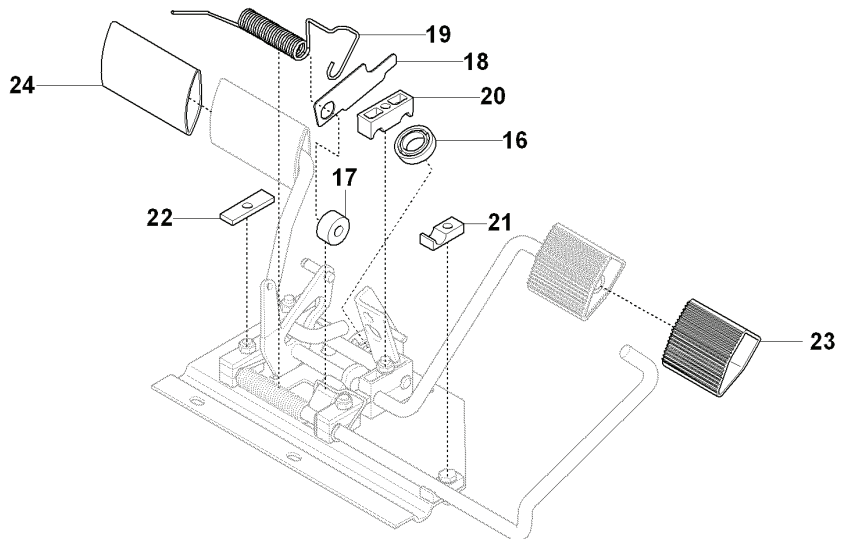

N

RIDER R13C, RIDER R16C
PEDALS

PEDALS