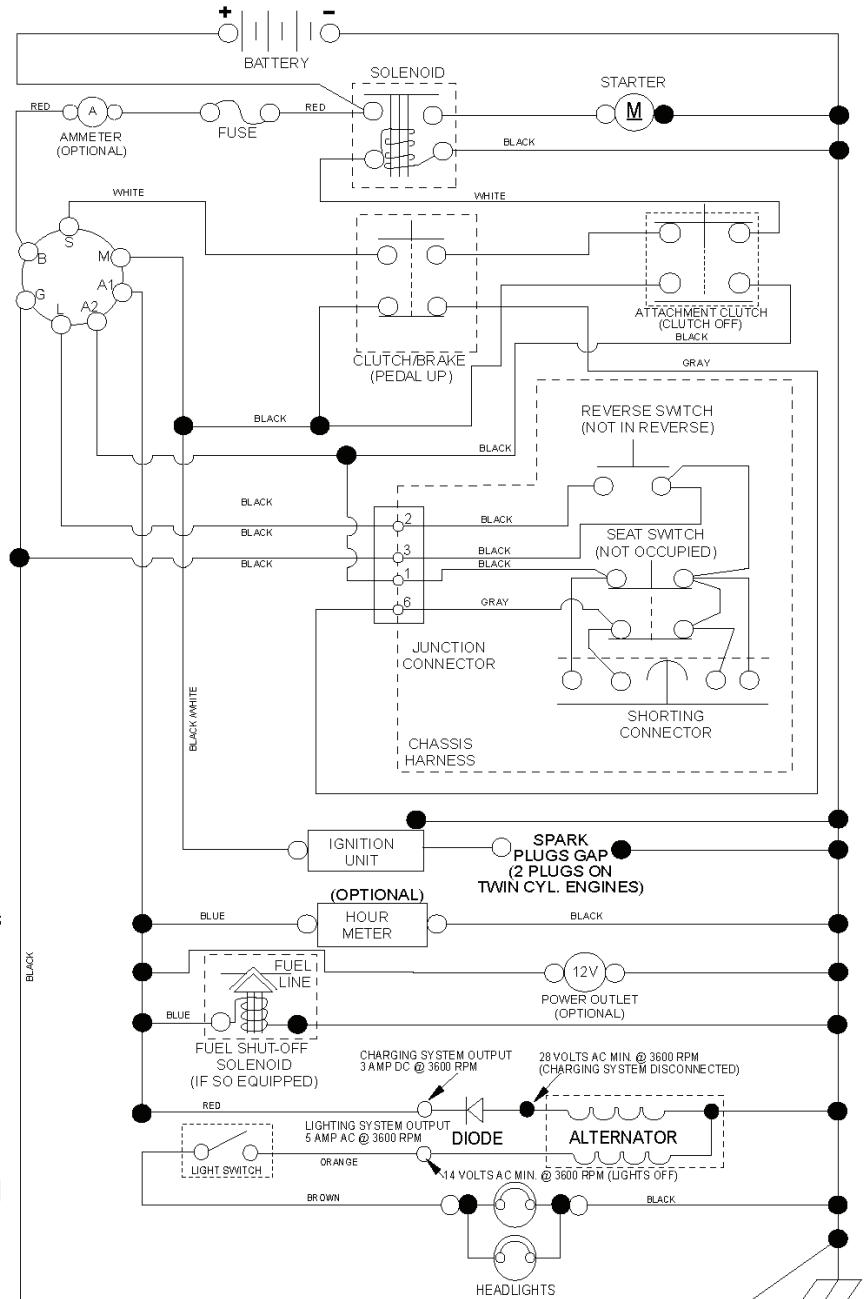

lift-tex_22

*Key 91 may be substituted for Key 101

REF.	ART. NR	ARTIKELBESKRIVNING	ANMÄRKNING	KIT
2	532422027	AXEL		1
3	532195231	HÄVARM		1
7	532411555	GREPP		1
10	532196314	FJÄDER		1
87	532194209	FJÄDER		1
88	532410710	FJÄDER		1
89	819191912	BRICKA		1
90	532194208	TAPP		1
91	532195181	LÄNK		1
97	817000612	SCREW		1
98	532195270	LÄNK		1
100	873930600	MUTTER		1
101	532407003	LÄNK		1

IGNITION SWITCH

POSITION	CIRCUIT	"MAKE"
OFF	M+G+A1	
RUN/OVERRIDE	B+A1	
RUN	B+A1	L+A2
START	B + S + A1	

CHASSIS HARNESS CONNECTOR (MATING SIDE)

DASH HARNESS CONNECTOR (MATING SIDE)

WIRING INSULATED CLIPS
 NOTE: IF WIRING INSULATED CLIPS WERE REMOVED FOR SERVICING OF UNIT, THEY SHOULD BE RE-INSTALLED TO PROPERLY SECURE YOUR WIRING.