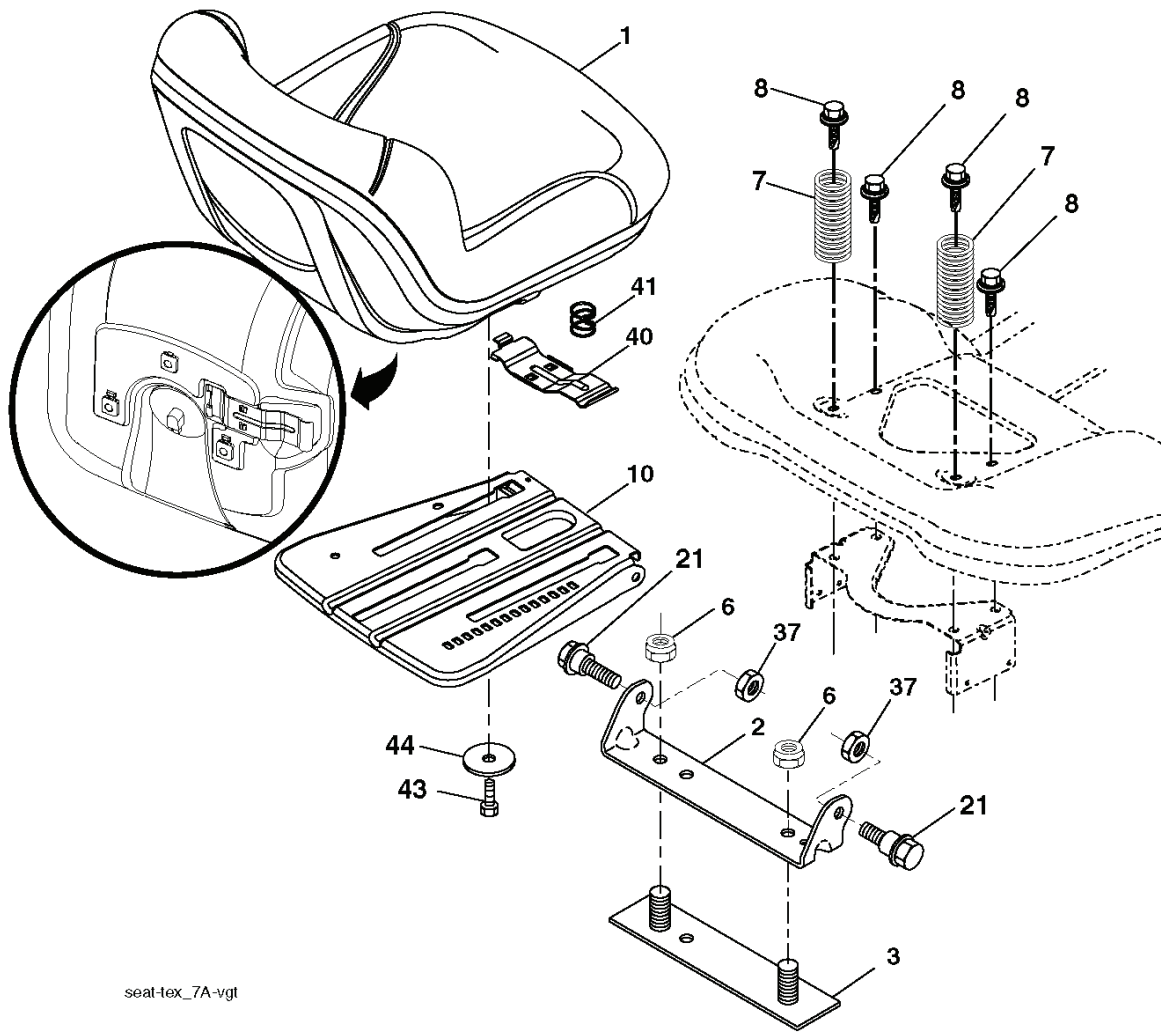

IGNITION SWITCH

POSITION	CIRCUIT	"MAKE"
OFF	M+G+A1	
RUN/OVERRIDE	B+A1	
RUN	B+A1	L+A2
START	B + S + A1	

CHASSIS HARNESS CONNECTOR (MATING SIDE)

DASH HARNESS CONNECTOR (MATING SIDE)

WIRING INSULATED CLIPS
 NOTE: IF WIRING INSULATED CLIPS WERE REMOVED FOR SERVICING OF UNIT, THEY SHOULD BE RE-INSTALLED TO PROPERLY SECURE YOUR WIRING.