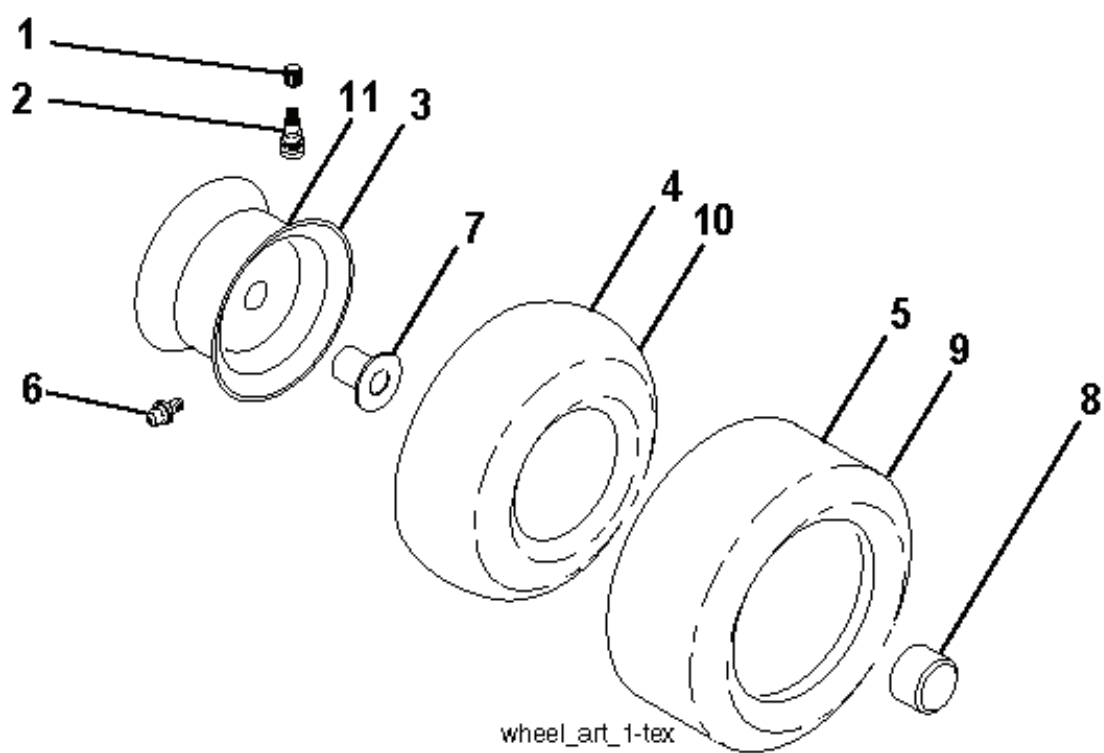

REF.	ART. NR	ARTIKELBESKRIVNING	ANMÄRKNING	KIT
1	532059192	CAP VALVE		1
2	532065139	NIPPEL		1
3	532138336	FÄLG	Front 6"	1
4	532059904	SLANG	Front (Service Item Only)	1
5	532106222	DÄCK	Front 15 x 6.0-6	1
6	532124957	FITTING	(Front Wheel Only)	1
7	532124959	LAGER	(Front Wheel Only)	1
8	532175039	NAVKAPSEL		1
9	532420531	DÄCK	Rear 18 x 9.5-8	1
10	532124926	SLANG	Rear (Service Item Only)	1
11	532138337	RINGDREV	Rear 8"	1
--	532144334	SEALING FOAM	NOT SHOWN	1
	ART. NR		ANMÄRKNING	KIT